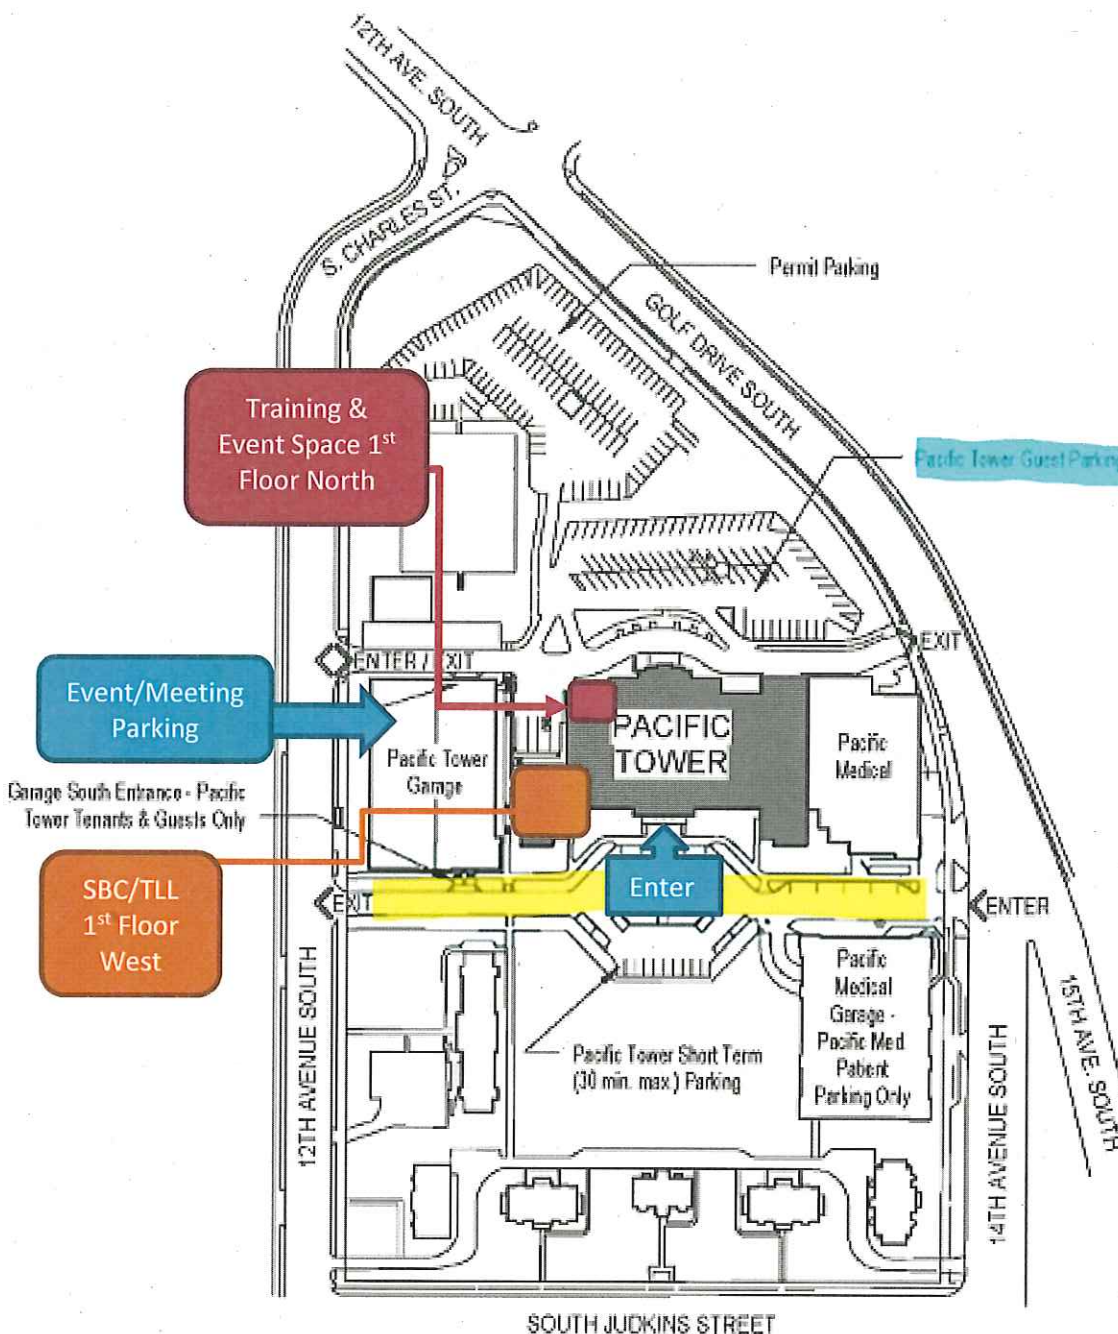

**Driving
Directions to
Pacific Tower**

**Visitor Parking /
Pacific Tower**

Follow 12th Ave S.
over bridge. Road
becomes Golf Dr
S.
At the light go
straight, following
the main arterial
Veer right
alongside Pacific
Medical Center
(14th Ave S.) and
Enter the driveway
on your right.
Follow the
driveway to the
West Parking
Garage

**Getting to 12th
Avenue South
From Downtown:**
From 2nd Ave or 4th
Ave, go East on S.
Jackson St.
Turn Right onto
12th Ave S.

From Eastside:
West on I-90
Exit to north-
bound Rainier Ave
(Exit 3B)
Turn Left onto S.
Weller St.
Turn Left onto 12th
Ave S.

**From 15 (South or
North Bound)**
From 15
James Street Exit,
follow James
Street East bound
Right onto Boren
Avenue
Merge right onto
12th Ave S.

Pacific Tower Site Plan

Taking a Bus

From Downtown: Bus 36 Runs southbound on 3rd Ave every 10 minutes. The stop is 12th and Judson

Route 36

Othello Station to Beacon Hill to Downtown Seattle

WEEKDAY

SATURDAY

SUNDAY

MAP

Route Map

Effective 3-26-16 to 9-9-16